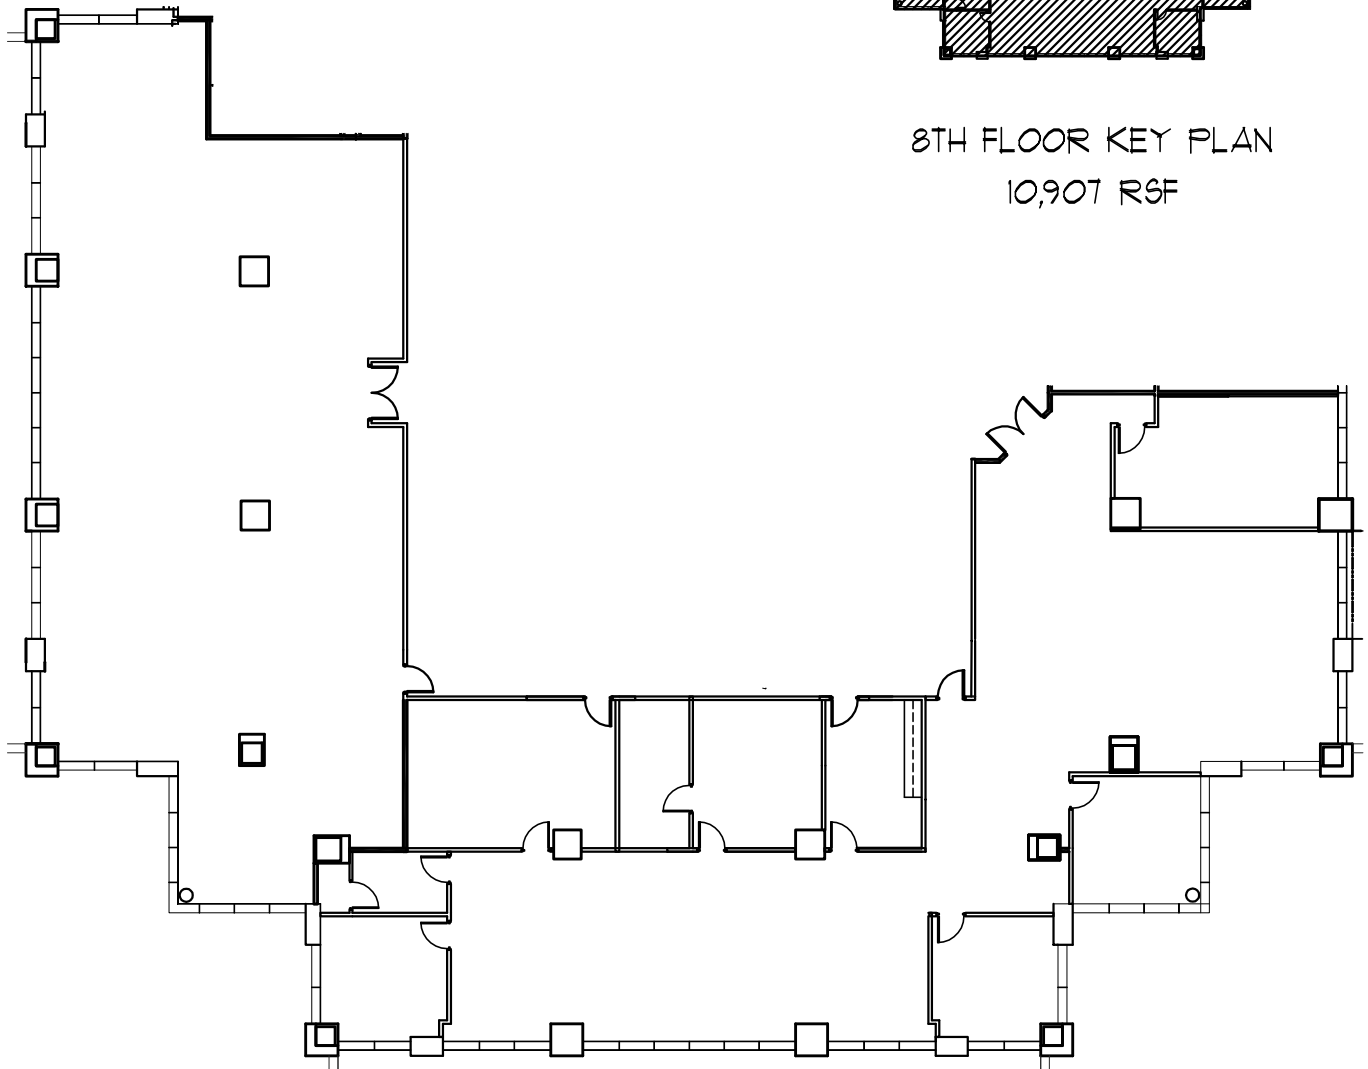

8TH FLOOR KEY PLAN
10,907 RSF

VACANCY PLAN

09/25/08
SCALE: NTS

SPECTRUM PROPERTIES
WE DEVELOP RELATIONSHIPS

**EIGHTH FLOOR
WACHOVIA
CAPITOL CENTER**

Architecture, PA

1110 Navaho Drive
Suite 600
Raleigh, NC 27609
919.878.1660
FAX: 919.878.4432