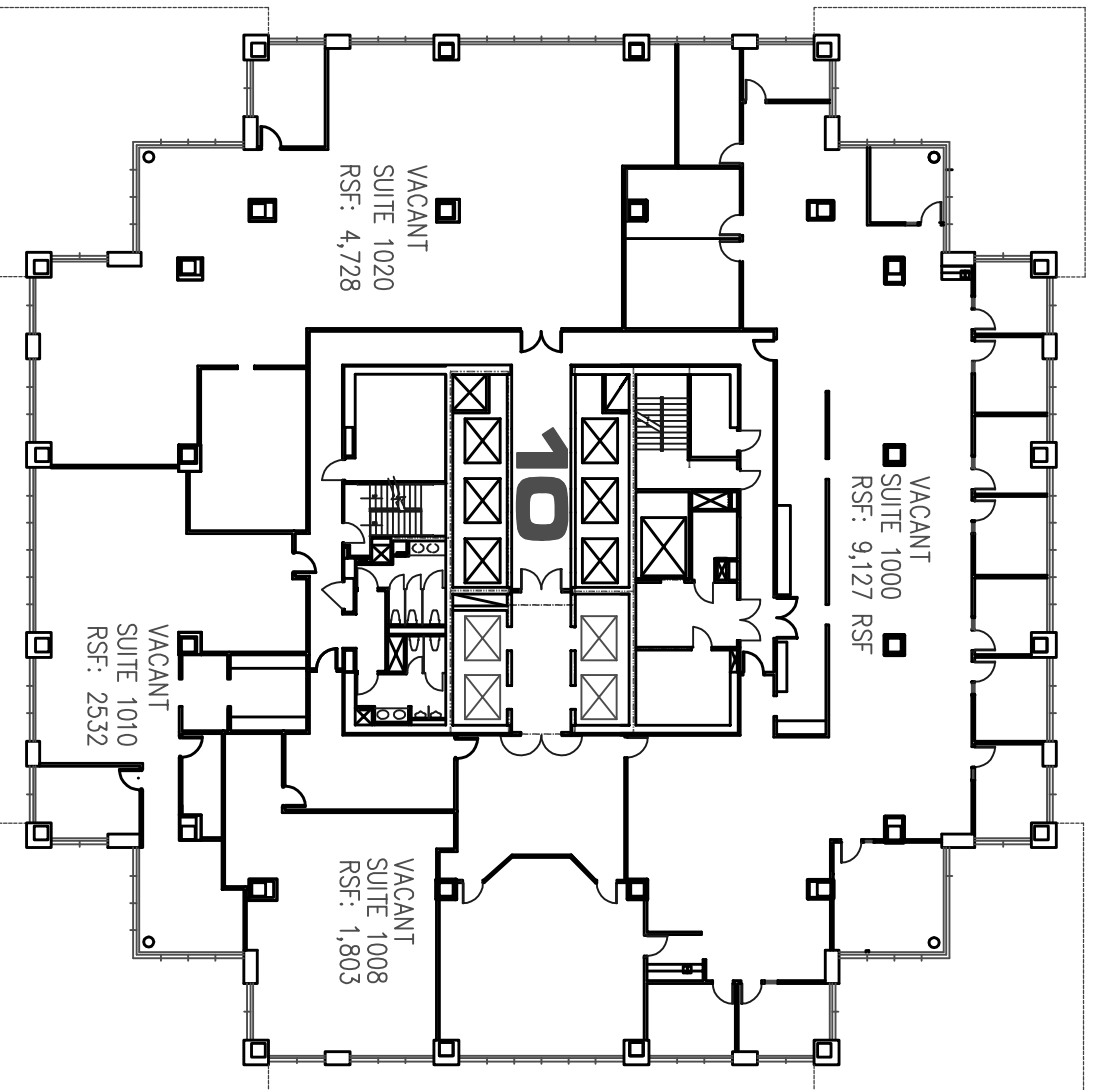

SPECTRUM PROPERTIES
WE DEVELOP RELATIONSHIPS

**TENTH FLOOR
WACHOVIA
CAPITOL CENTER**

Phillips
Architecture, PA

1110 Novaho Drive
Suite 600
Raleigh, NC 27609
919.878.1660
FAX: 919.878.4432

TENANT LAYOUT

TOTAL VACANCY
18,190 RSF